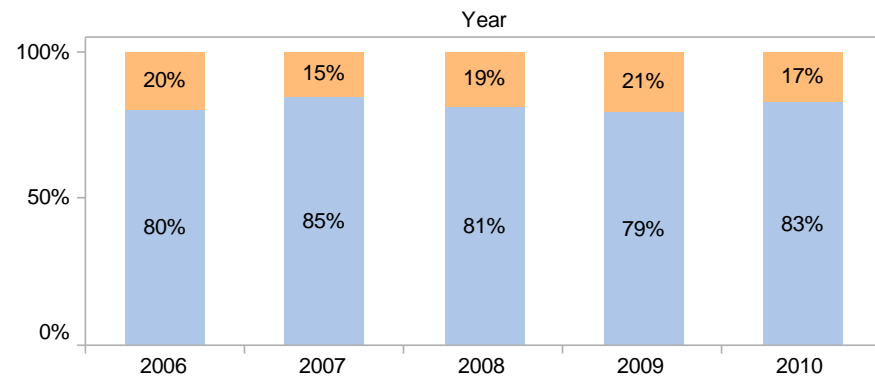

Full-Time/Part-Time Staff across Time

FT_PT